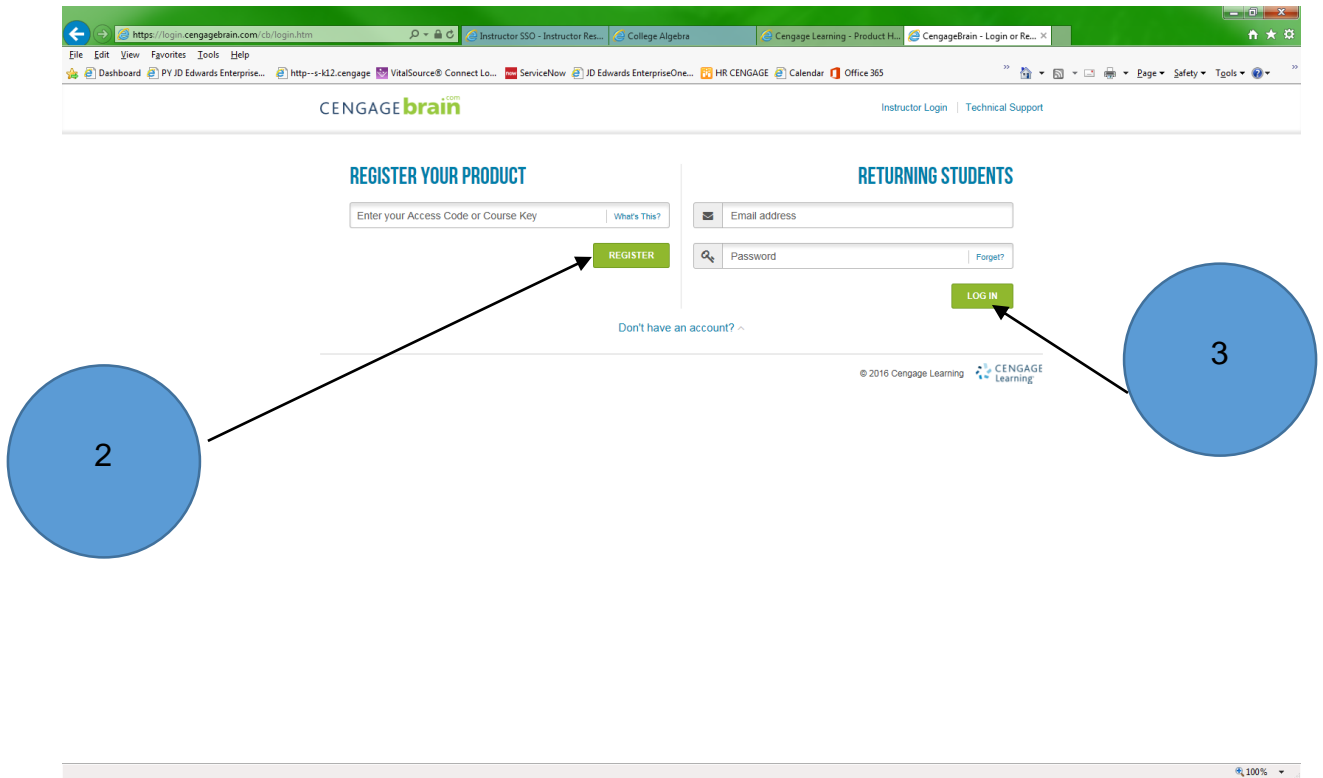

How to access your Coursemate course

Registration

1. Log into www.cengagebrain.com and go to “register a product” in the upper right corner.
2. If you do not have a CengageBrain SSO account, you will need to register for an account. (see illustration below)
3. If you are an existing user, you should enter your credentials to access the site. (see illustration below)

4. Once you've established your account, **or** logged in with your existing credentials. You now need to register the code(s) provided by your instructor. You will have two codes. An enterprise license code and a course key. The enterprise license code will be entered first in the area shown in the illustration below.