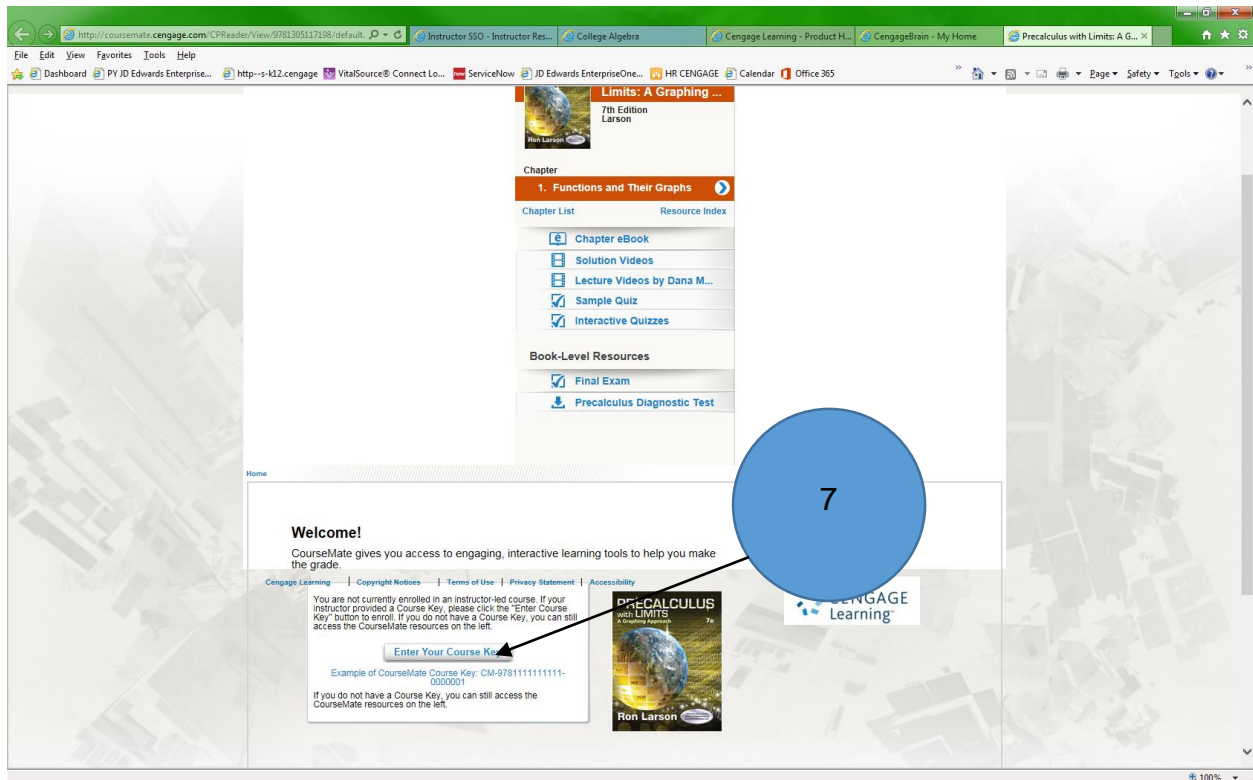

Have Another Product to Register?
Register another Access Code. For Aplia, CengageNOW, 4LTR or MindTap enter your Course Key.

Find Product with Free Access

LUVU JOIN THE CENGAGE SOLAR... \$11

EARN CASH

6

7. In the lower left corner they should see “enter your course key”